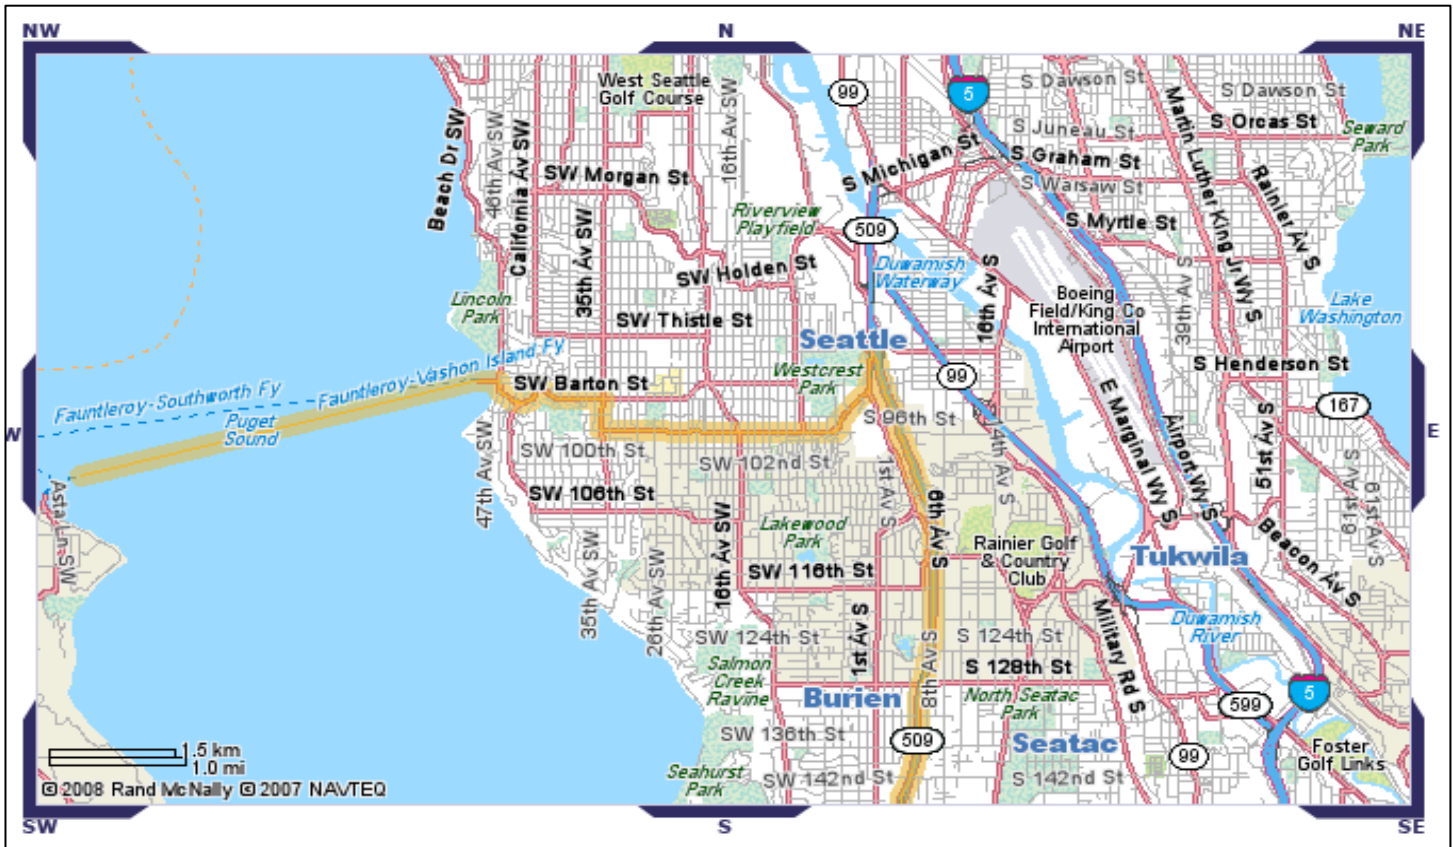

Directions coming from Vashon Ferry

- * Exit the ferry and turn right onto Fauntleroy way
 - * Follow the main windy road up the hill , by the churches, as the road changes names a few times and eventually becomes SW Barton St
 - * take a right at the intersection of Barton St and 35th ave
 - * Proceed 2 block south on 35th ave and turn left onto SW Roxbury
 - * Head east on SW Roxbury thru West Seattle and bear left onto 1st ave and come down the hill and turn onto hwy 509 southbound (this is down near the backside of Boeing field)
 - * Continue driving south on hwy 509 to Burien & Des Moines
 - * Turn Right onto S160th Street
 - * Turn Left onto 1st Ave S and proceed south from 160th to 208th street
 - * Turn left onto @ S 208th st , there is no stop light here - just a street sign)
 - * 2 blocks ahead, turn right (southbound) at the S208th st /3rd ave intersection
- The community ctr is just ahead on your right. 20827 3rd Ave S DesMoines